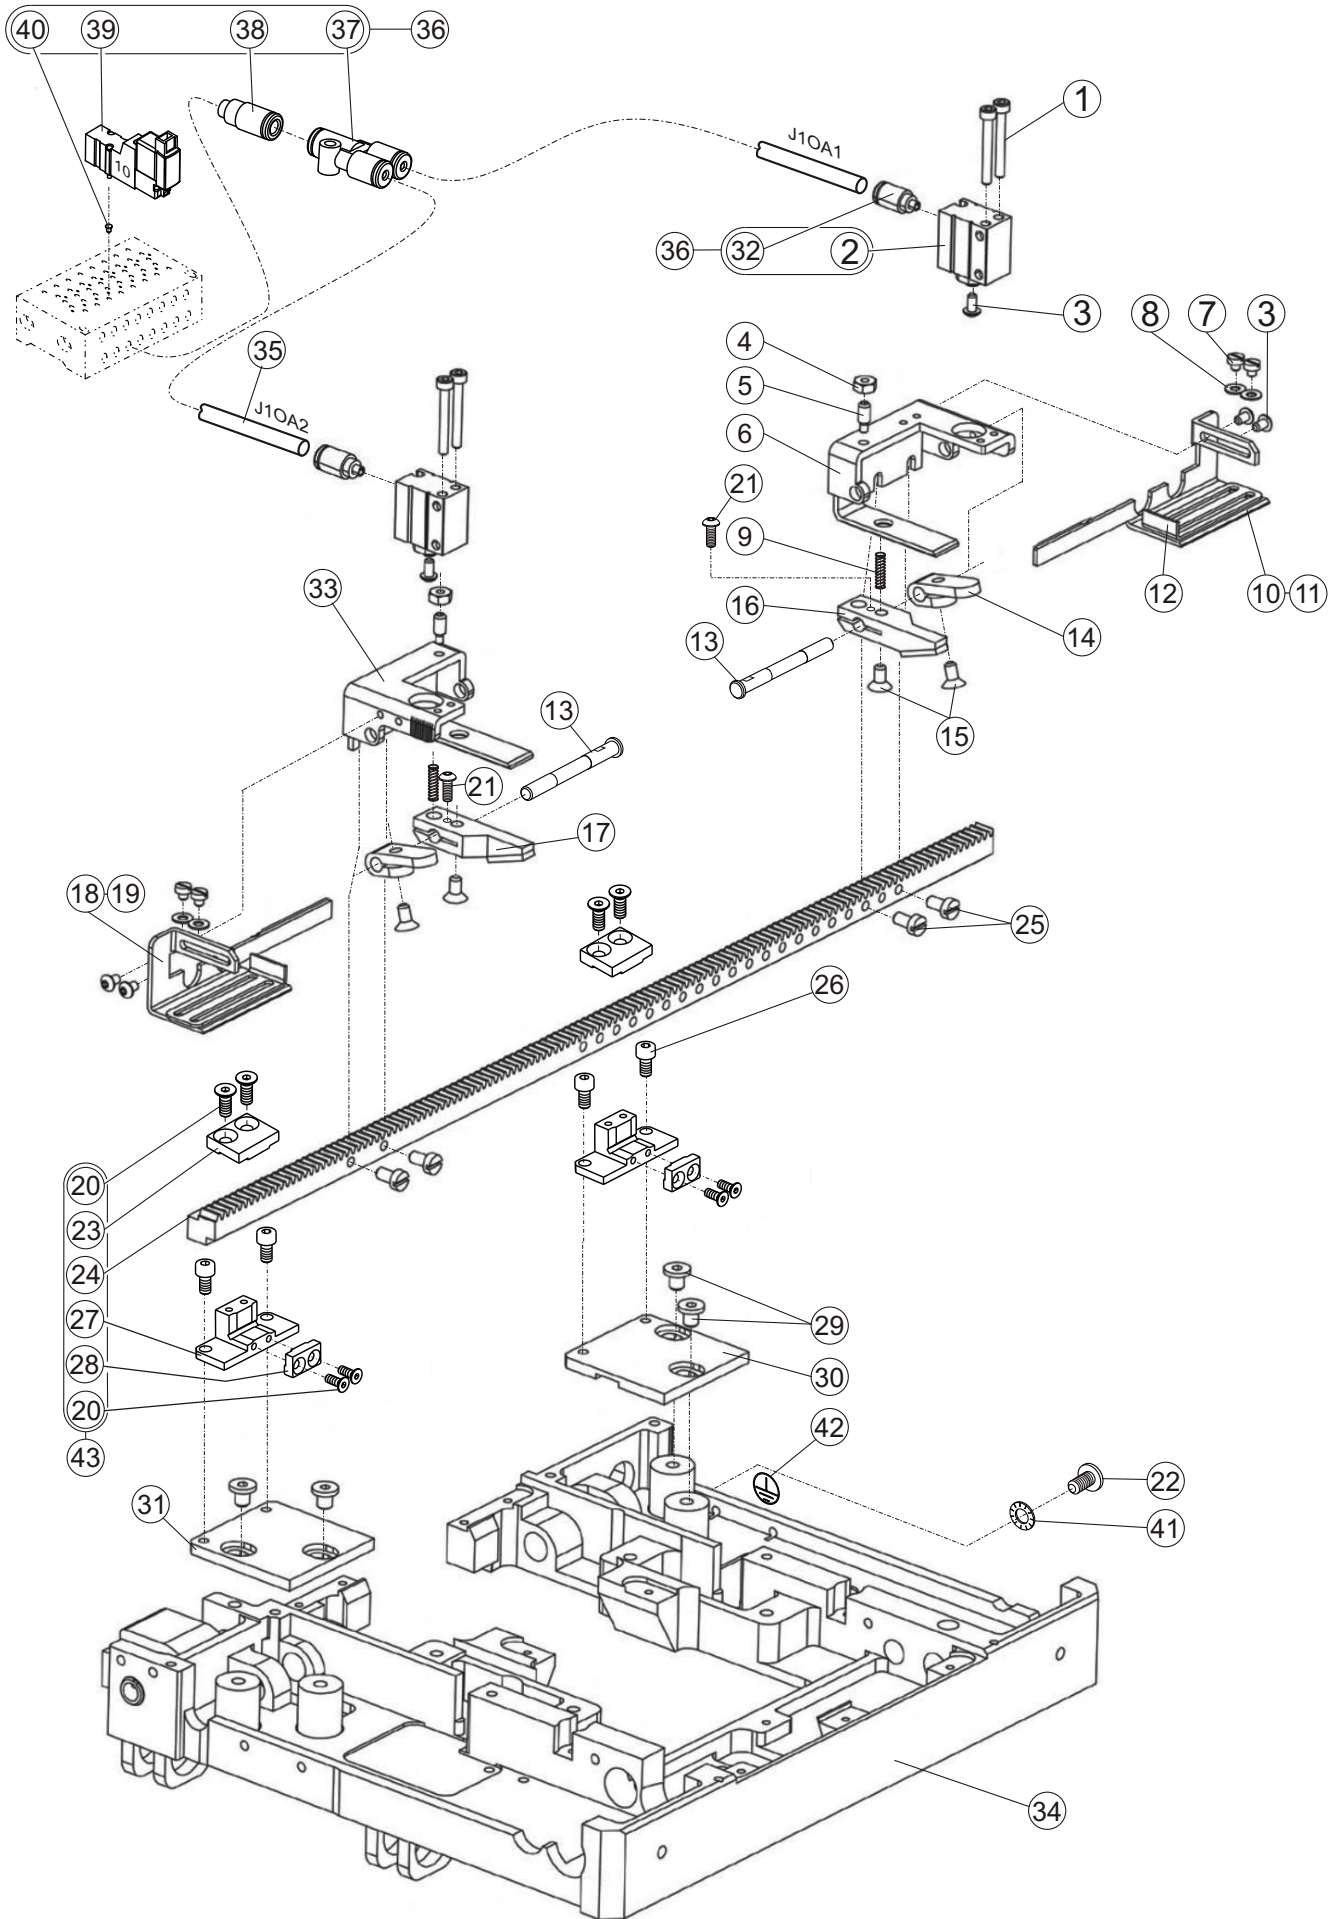

MODEL S-311+I

**ELECTRONIC EYELET BUTTONHOLE
MACHINE**

INDEXER PARTS

MACHINE SERIAL No:

PART NUMBER 97.1930.0.002

BASE AND CLAMP

BASE AND CLAMP

DET	PART NUMBER	DESCRIPTION	QTY.
01	08.6000.3.025	Screw	4
02	12.0008.3.729	Cylinder	2
03	08.6200.3.005	Screw	6
04	08.6700.4.000	Nut	2
05	19.0011.2.403	Spring Screw	2
06	19.0005.0.022	Cylinder Bracket Right	1
07	08.6012.3.003	Screw	4
08	08.6852.3.000	Washer	4
09	17.0026.1.084	Spring	2
10	19.0082.6.450	Front Gauge-Right(Jacket)	1
11	19.0082.6.442	Front Gauge-Right(Jeans)	1
12	19.0082.6.448	Gauge	2
13	19.0032.0.403	Stud	2
14	19.0064.6.508	Lever	2
15	08.6100.4.008	Screw	4
16	19.0064.6.506	Clamp Foot Right	1
17	19.0064.6.507	Clamp Foot Left	1
18	19.0082.6.451	Front Gauge-Left(Jacket)	1
19	19.0008.6.443	Front Gauge-Left(Jeans)	1
20	08.6100.3.008	Screw	(8)
21	08.6200.3.008	Screw	2
22	08.6032.4.008	Screw	1
23	19.0064.6.514	Carriage Cover-Upper	(2)
24	19.0064.7.429	Clamp Rack	(1)
25	08.6010.4.008	Screw	4
26	08.6000.4.008	Screw	4
27	19.0064.6.511	Carriage Base	(2)
28	19.0064.6.516	Carriage Cover-Lower	(2)
29	08.6050.5.006	Screw	4
30	19.0082.6.445	Left Bracket	1
31	19.0082.6.446	Right Bracket	1
32	12.0010.3.147	Connector	(2)
33	19.0005.0.021	Cylinder Bracket Left	1
34	19.0071.4.208	Bedplate	1
35	19.0094.2.422	Air Tubing	1
36	12.0008.3.548	Pneumatics Kit	1
37	12.0010.3.148	Connector	(1)
38	12.0010.3.089	Connector	(1)
39	12.0008.3.780	Valve	(1)
40	12.0010.3.146	Plug	(1)
41	08.6832.4.000	M4 Washer	1
42	12.0008.4.052	Label "Ground"	1
43	19.0002.9.009	Carriage Assy	1