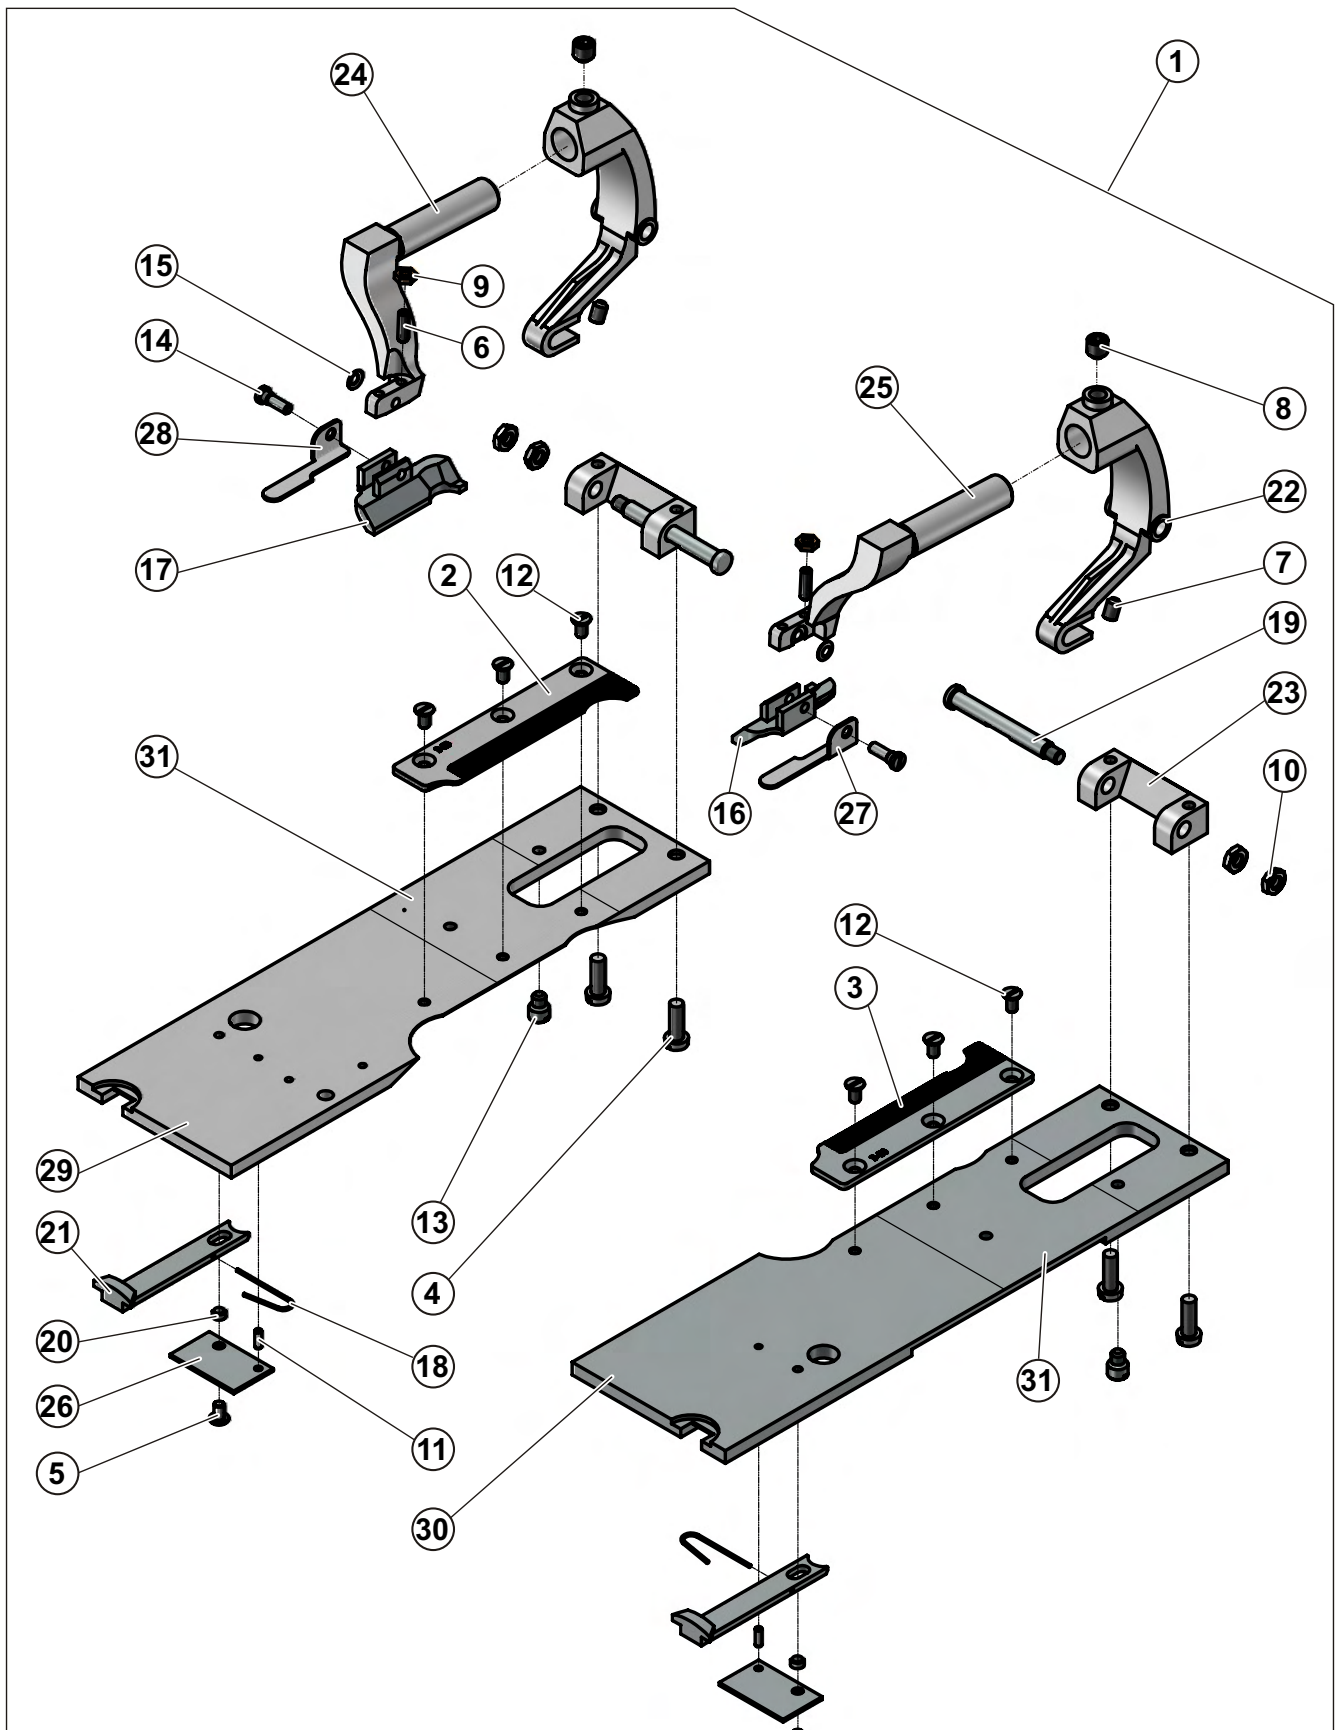

COVERS

DET	PART NUMBER	DESCRIPTION	QTY.
01	08.6032.4.008	Screw	5
02	19.0095.4.402	Plastic Guard Cover-Right	1
03	19.0095.4.401	Plastic Guard Cover-Left	1
04	08.6132.4.010	Screw	8
05	08.6522.4.006	Screw	4
06	19.0074.4.541	Cover Support	2
07	08.6850.4.000	Washer	4
08	08.6000.4.012	Screw	4
09	19.0005.0.024	Plate Right	1
10	19.0005.0.023	Plate Left	1

* — Extra Part

CLAMPING - AF+I