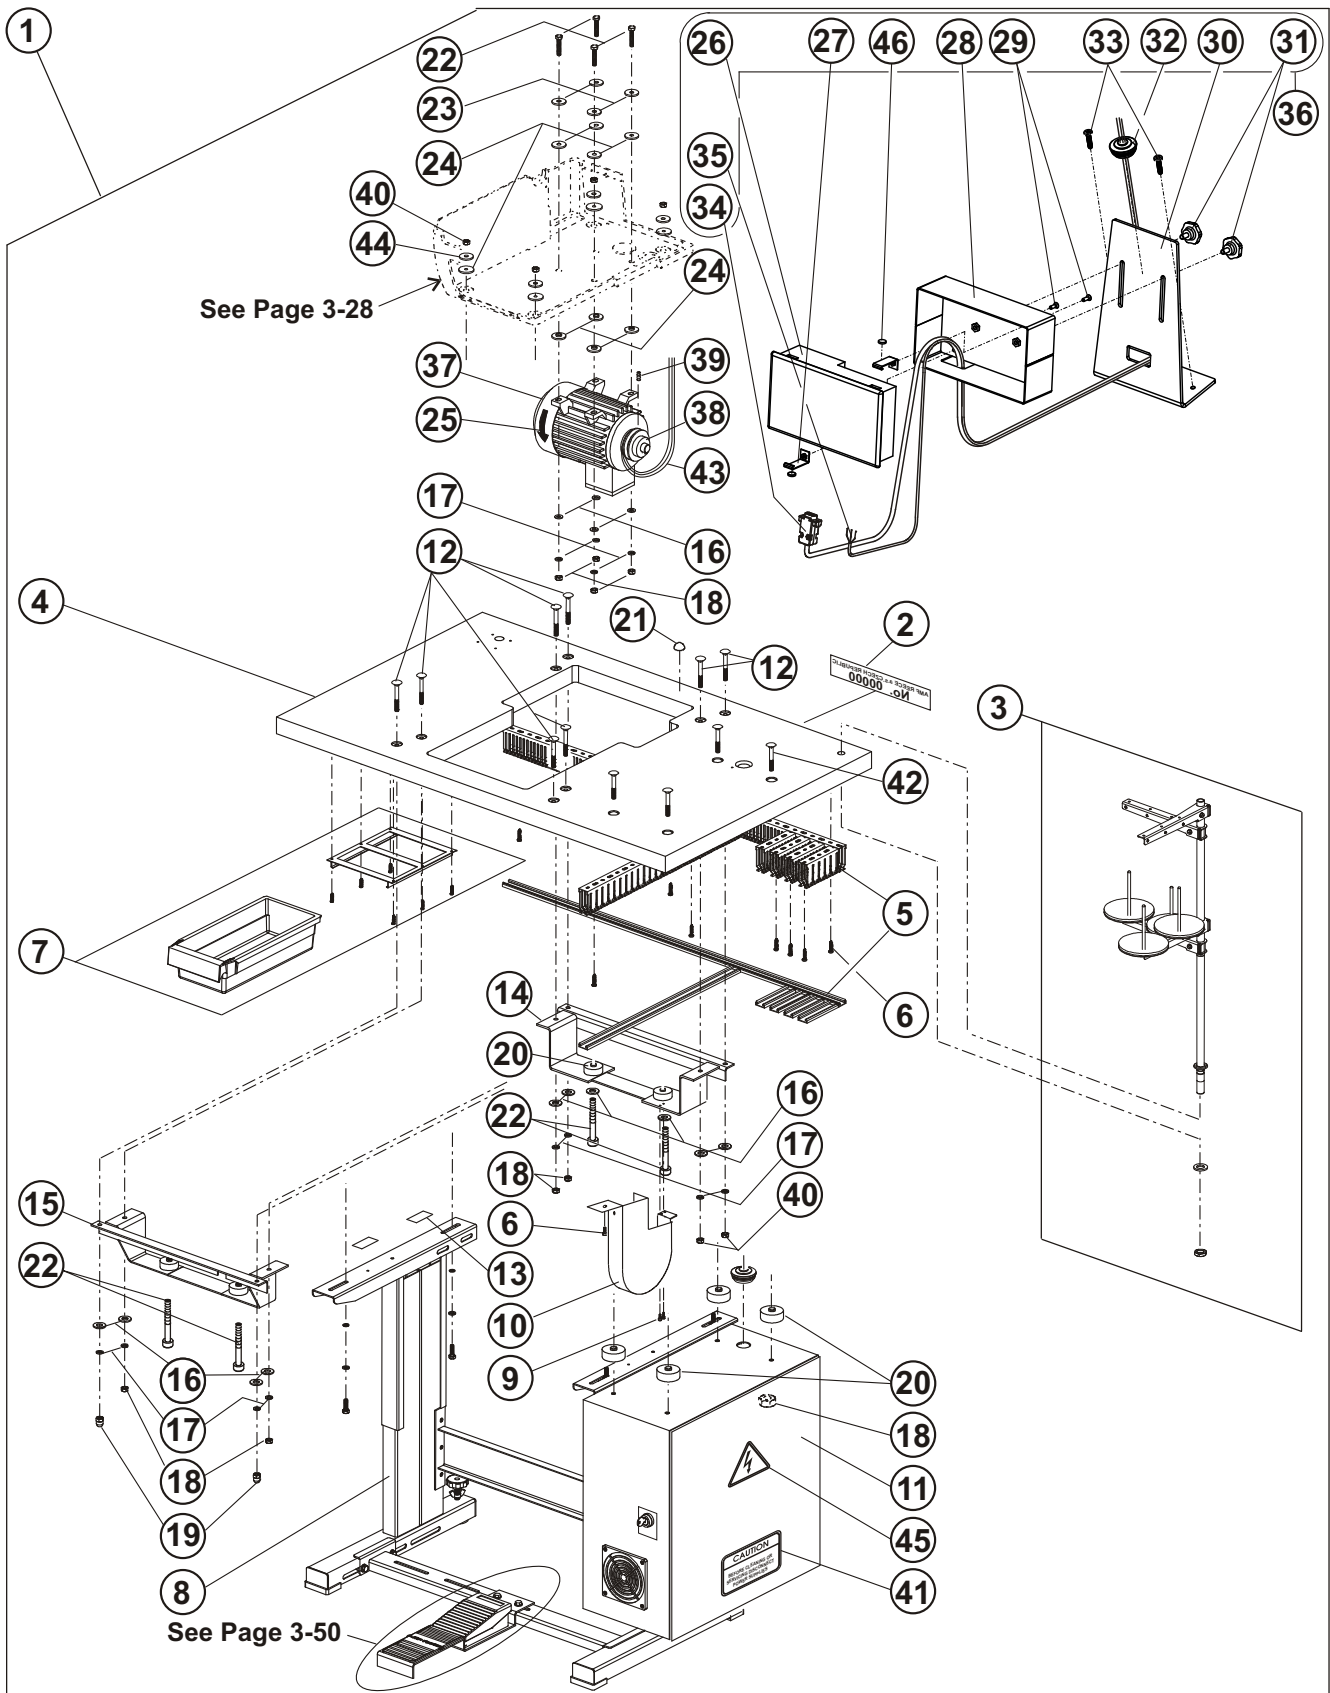

TABLE

TABLE

DET	PART NUMBER	DESCRIPTION	QTY.
01	03.5519.1.091	Table Assembly	1
02	04.1416.0.003	Label "No. xxxxx" ...	1
03	17.0003.6.156	Thread Stand Assembly	1
04	04.9019.0.901	Table Top ...	1
05	19.0095.2.403	Latch for Cable Kit ...	1
06	08.6632.3.016	Screw	15
07	12.0008.6.901	Drawer Kit ...	1
08	04.9000.2.123	Frame Kit	1
09	08.6000.4.008	Screw	2
10	19.0005.0.028	Cover Pulley ...	1
11	19.0006.9.448	Electrical Box Assembly ☐	1
12	08.6532.8.050	Screw	8
13	17.0094.0.200	Washer	4
14	19.0005.0.016	Framework	1
15	19.0005.0.015	Framework	1
16	08.6852.8.000	Washer	12
17	08.6802.8.000	Spring Washer	12
18	08.6702.8.000	Nut	14
19	08.6722.8.000	Nut	2
20	19.0095.1.405	Rubber Washer	8
21	12.0008.6.915	Holder	1
22	08.6312.8.040	Screw	8
23	01.4750.0.000	Washer	4
24	17.0095.1.272	Rubber Washer	12
25	17.0097.5.182	Label	1
26	19.8001.0.009	Display	(1)
27	19.0005.0.032	Panel Holder	(2)
28	19.0005.0.031	Display Box	(1)
29	08.6100.4.012	Screw	(1)
30	19.0083.4.036	Display Box Holder	(1)
31	19.0014.7.003	Screw	(2)
32	12.0008.4.366	Bushing	(1)
33	08.6663.5.025	Screw	(2)
34	19.0007.9.045	Cable RS 232	(1)
35	19.0007.9.046	Cable Display Power	(1)
36	03.5519.3.003	Touch Screen Assembly	1
37	12.0008.4.757	Motor	1
38	19.0052.0.501	Puley	1
39	08.6400.6.006	Screw M6x6	1
40	08.6733.8.000	M8 Nut Lock	4
41	00.2751.3.602	Label	1
42	08.6532.8.070	Screw	4
43	12.5050.1.501	Belt	1
44	17.0019.0.441	Washer	4
45	17.0097.5.174	Label	1
46	24.4049.0.000	Washer	(2)