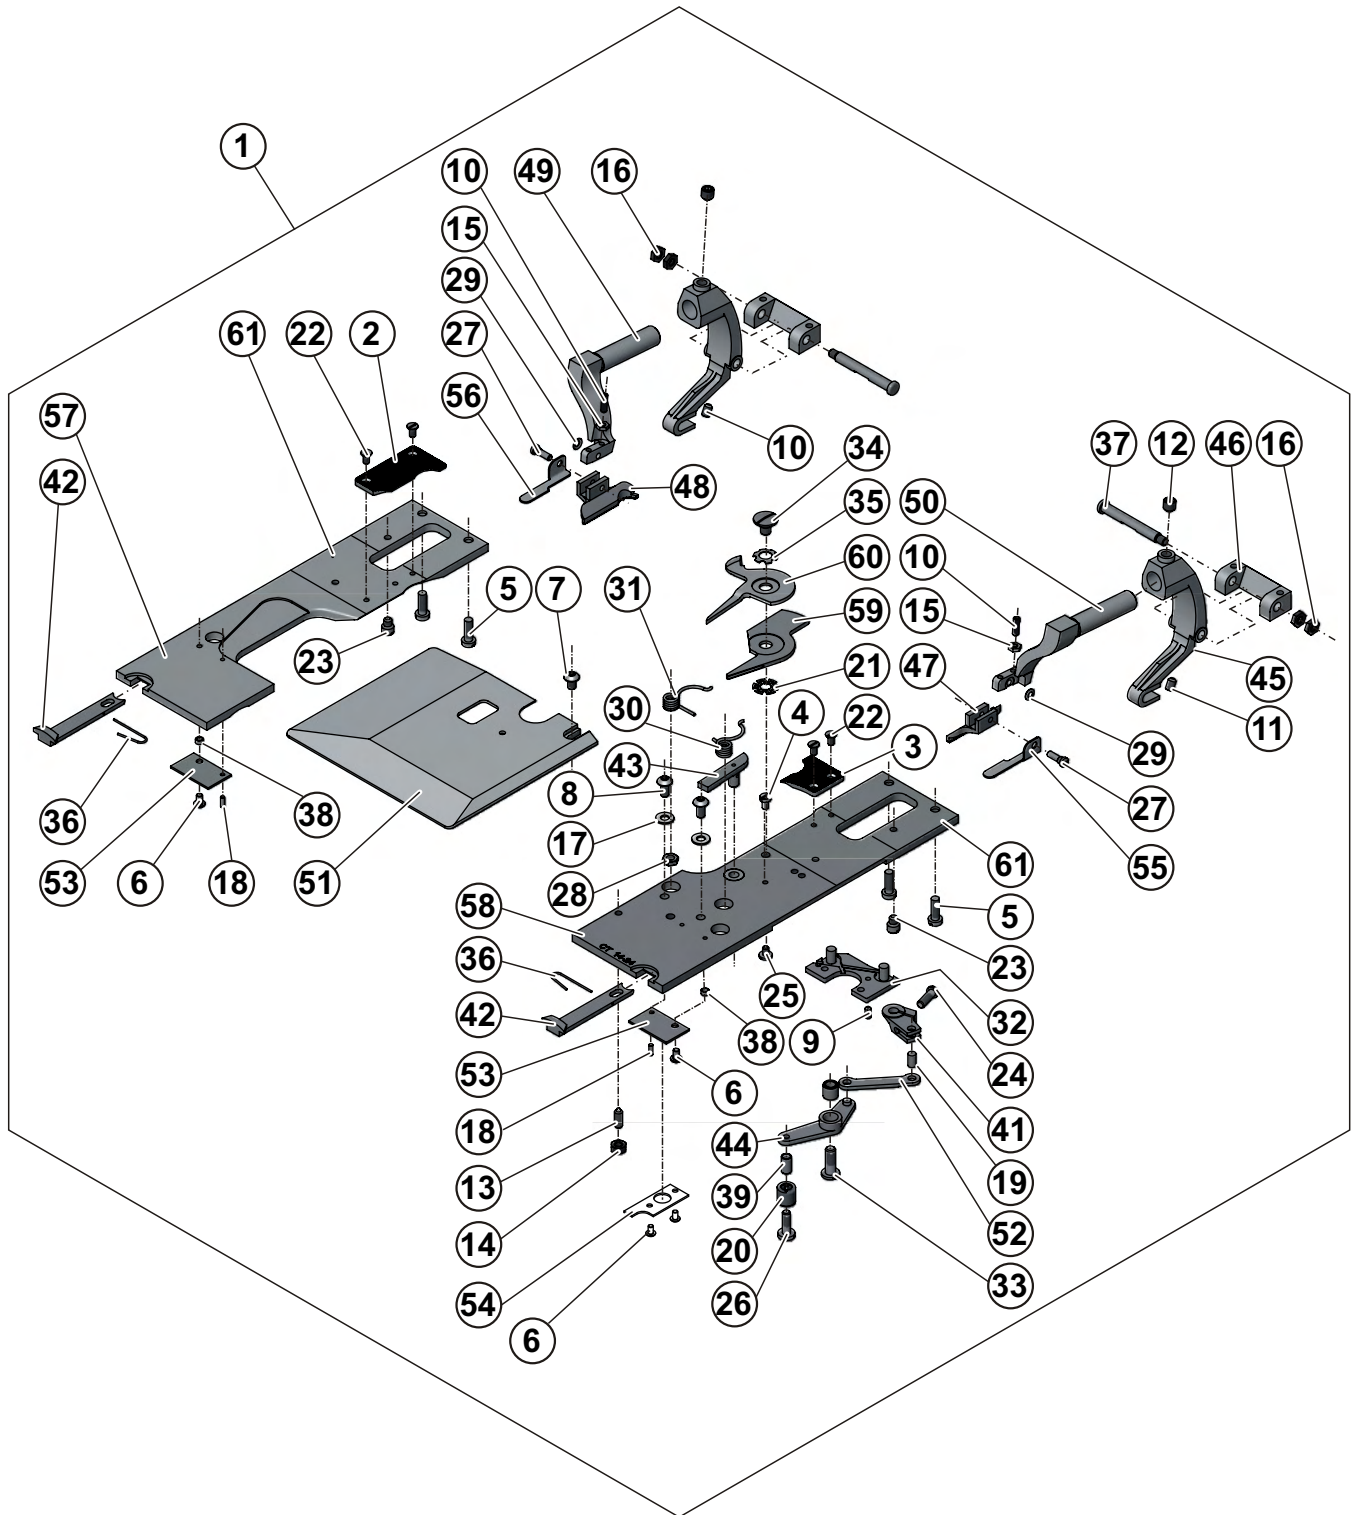

CLAMPING - CT+I

CLAMPING - CT+I

DET	PART NUMBER	DESCRIPTION	QTY.
47	See Table Below	Clamp Foot Right	
47	See Table Below	Clamp Foot Right	
48	See Table Below	Clamp Foot Left	
48	See Table Below	Clamp Foot Left	
49	19.0066.8.405	Arm Clamp Left	1
50	19.0066.8.406	Arm clamp Right	1
51	19.0074.6.221	Cover Plate	1
52	See Table Below	Lever	
53	See Table Below	Cover Plate	
54	See Table Below	Cover Plate	
55	19.0081.5.472	Holder Cloth Right	1
56	19.0081.5.473	Holder Cloth - Left	1
57	19.0081.6.447	Plate Left	1
58	See Table Below	Plate Right	
59	19.0087.0.446	Lower Shear-Cord Trim	1
60	19.0087.0.447	Upper Shear	1
61	12.0008.6.981	Teflon Tape	2