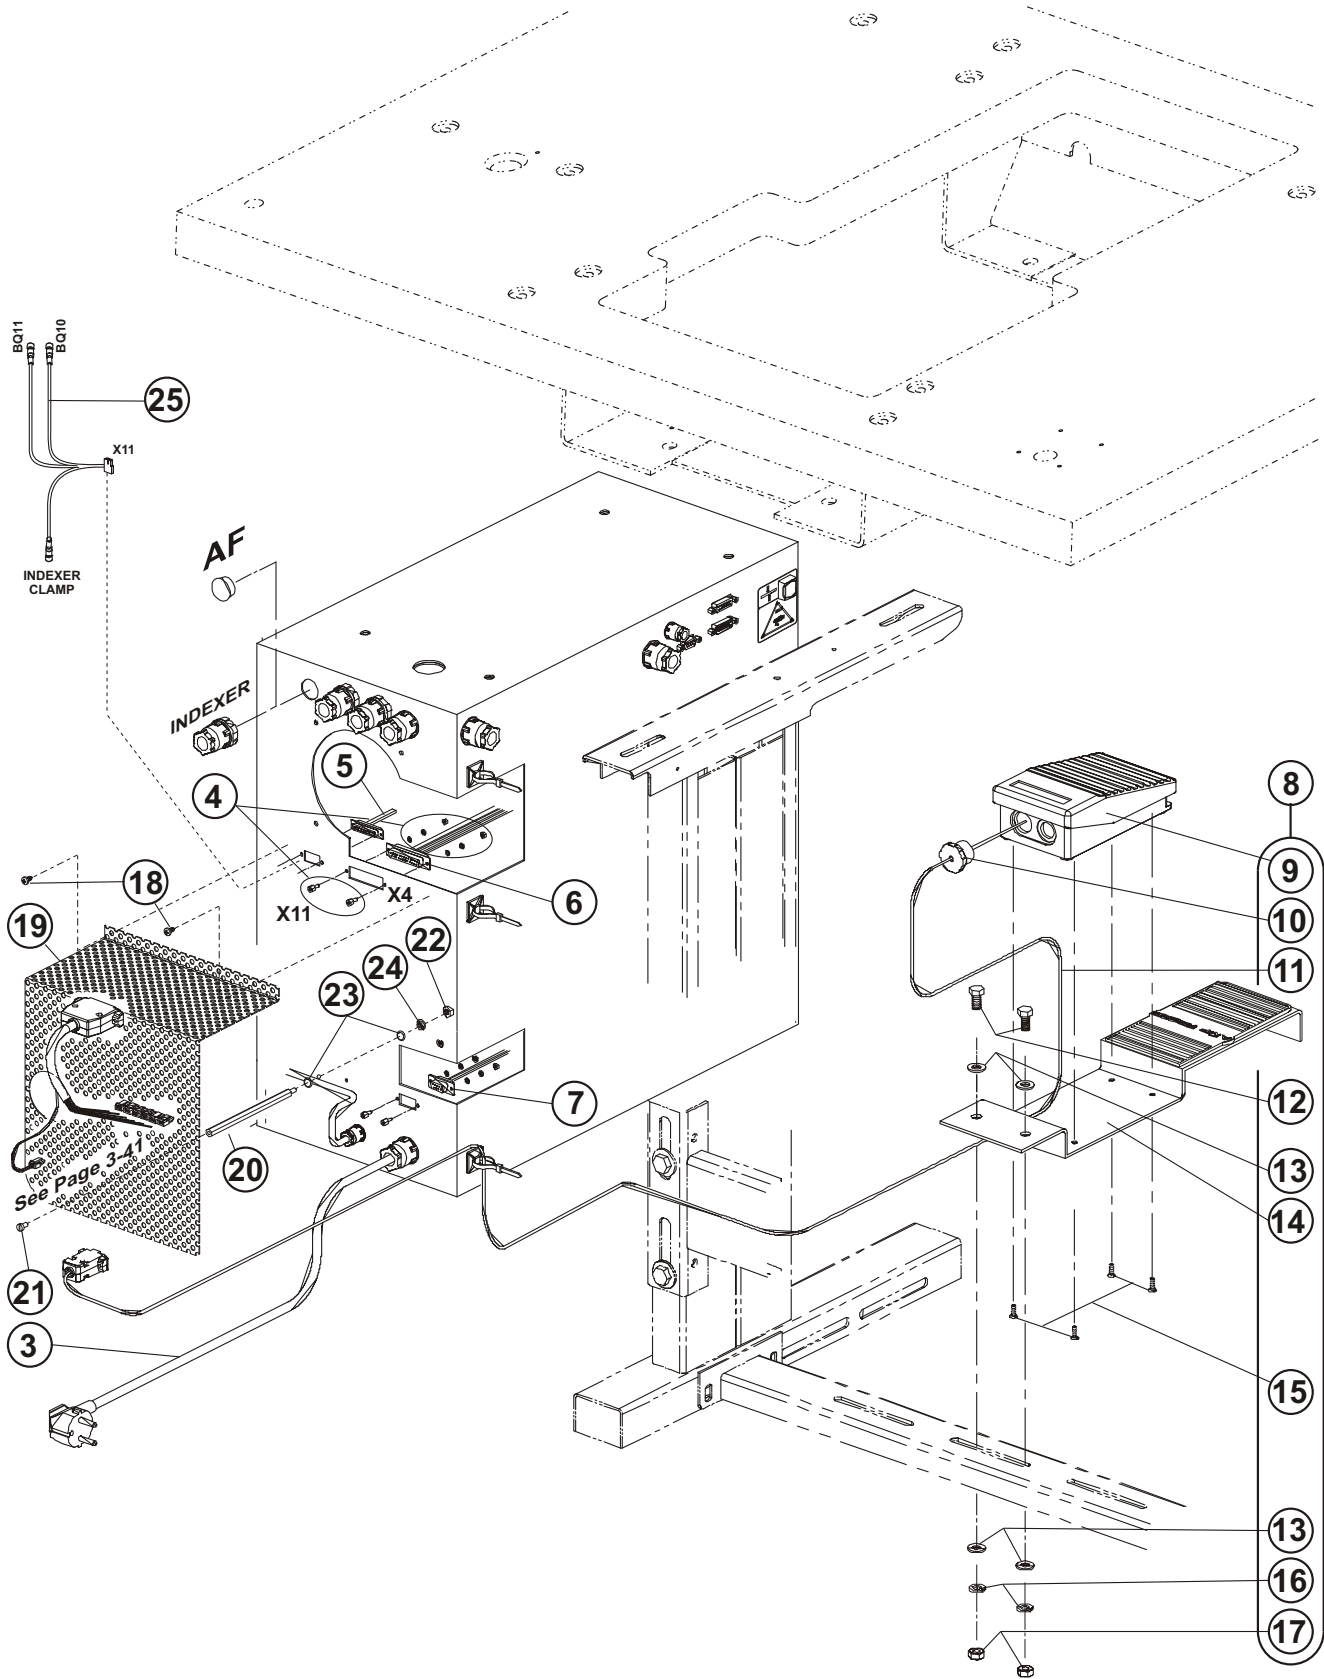

ELECTRONIC BOX - ELECTRONIC PARTS - II