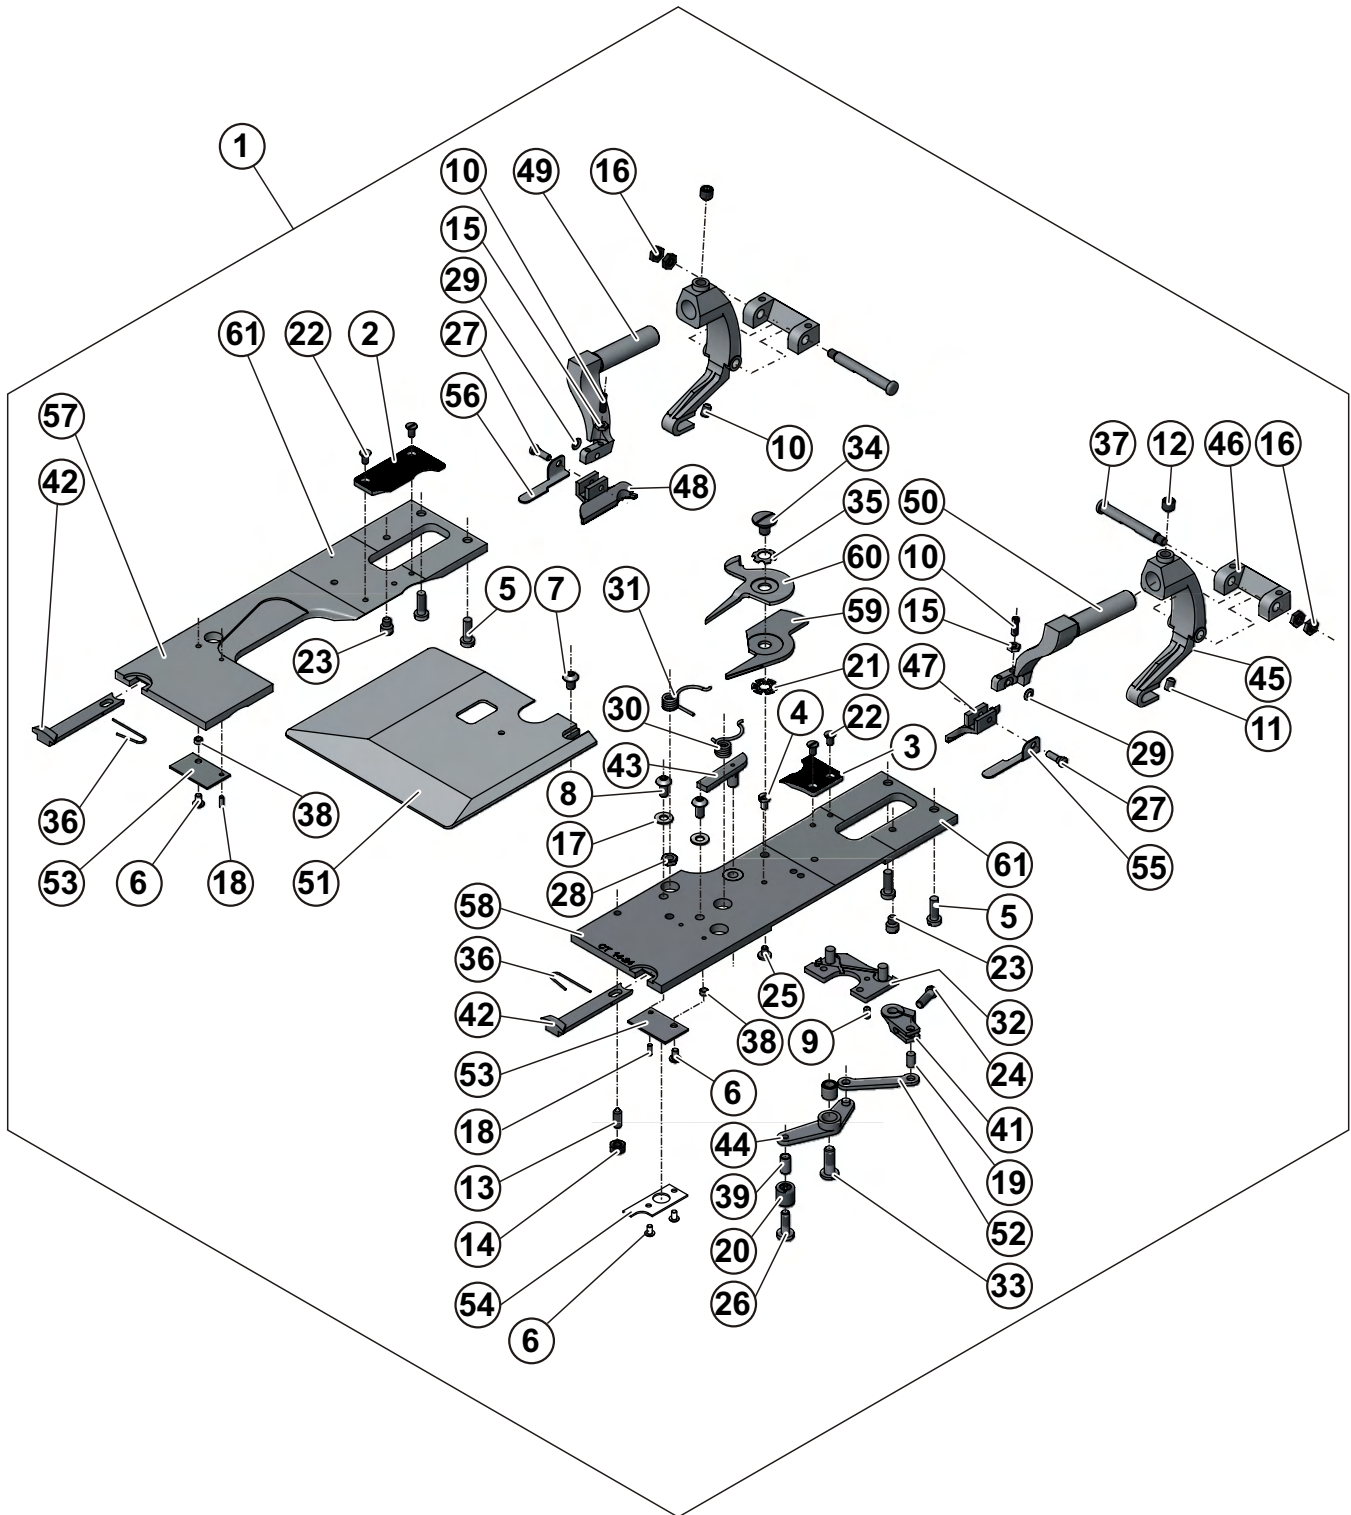

CLAMPING - CT+I

CLAMPING - CT+I

DET	PART NUMBER	DESCRIPTION	QTY.
01	19.0003.1.693	Modification (14 - 24)	1
	19.0003.1.694	Modification (22 - 32)	
02	See Table Below	Clamp Mat Left	
03	See Table Below	Clamp Mat Right	
04	08.6010.3.005	Screw M3-5	1
05	08.6010.4.012	Screw M4-12	4
06	See Table Below	Screw M3-5	
07	08.6200.4.006	Screw M4-6	1
08	08.6200.4.008	Screw M4-8	2
09	08.6400.3.006	Screw M3-6	1
10	08.6400.3.010	Screw M3-10	2
11	08.6400.4.006	Screw M4-6	2
12	08.6400.6.006	Screw M6-6	2
13	08.6490.4.009	Plunger M4-9	1
14	08.6700.4.000	Nut M4	1
15	08.6710.3.000	Nut M3	2
16	08.6710.4.000	Nut M4	4
17	08.6850.4.000	Washer M4	2
18	See Table Below	Pin	
19	12.1010.0.408	Pin	1
20	12.2050.1.005	Bearing	1
21	12.3013.0.002	Washer-Spring	1
22	15.1436.0.100	Screw	4
23	15.2023.0.300	Screw	2
24	17.0012.0.543	Screw M4-12	1
25	17.0012.0.605	Screw	1
26	17.0012.1.142	Screw	1
27	17.0013.5.067	Screw	2
28	17.0016.1.054	Nut	1
29	17.0019.2.066	Washer	2
30	17.0026.4.064	Spring	1
31	19.0026.4.405	Spring - Torsion	1
32	19.0005.2.220	Actuator Assembly	1
33	19.0012.1.404	Screw	1
34	19.0013.1.498	Pivot Screw	1
35	19.0019.6.402	Washer	1
36	19.0027.1.610	Spring	2
37	19.0032.8.401	Shaft	2
38	19.0041.0.684	Ring Insert	2
39	19.0041.1.400	Bushing	1
40	19.0044.1.626	Bushing	1
41	19.0061.3.605	Lever	1
42	19.0062.5.408	Pawl	2
43	19.0062.5.415	Actuator	1
44	See Table Below	Trimming Lever	
45	19.0063.5.418	Base Clamp	2
46	19.0064.7.402	Block	2