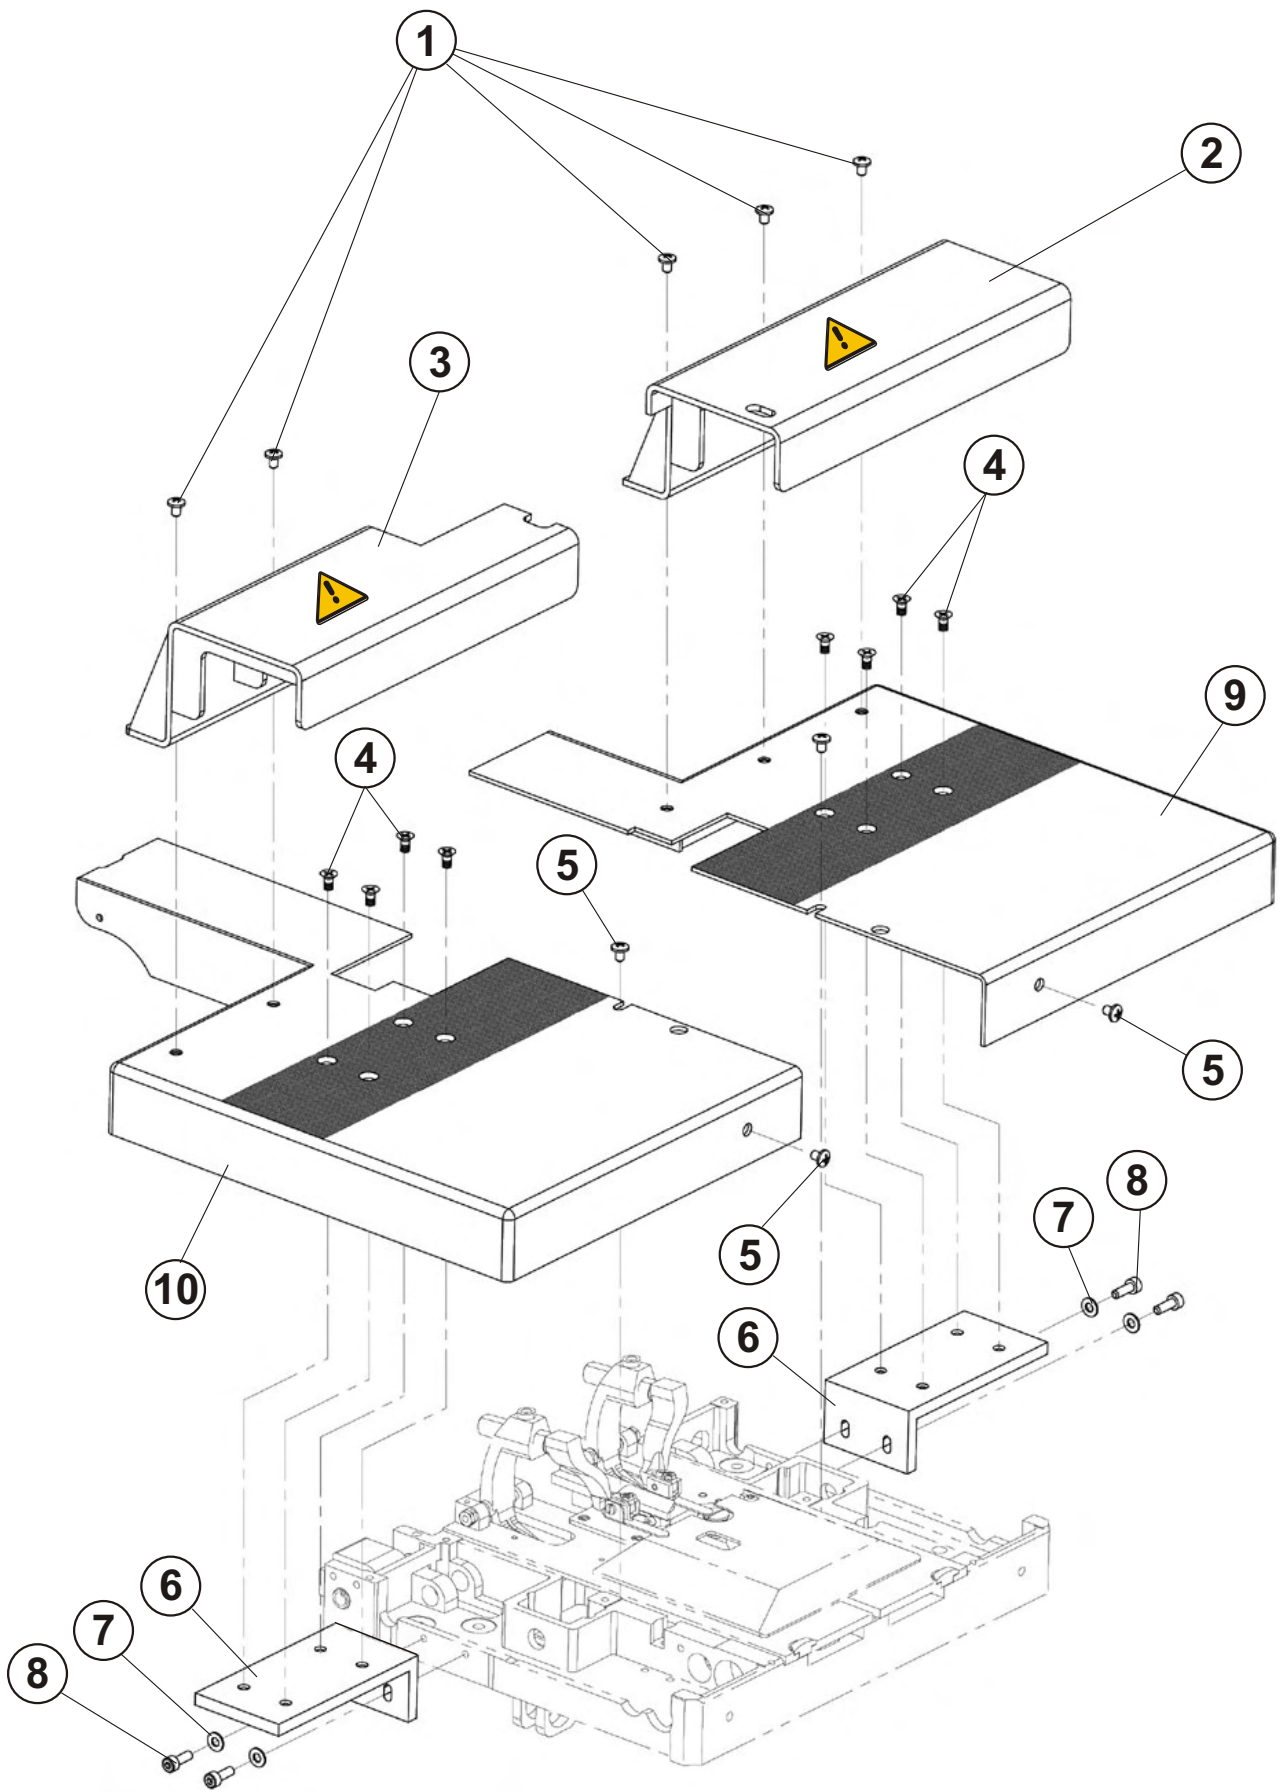

COVERS

COVERS

DET	PART NUMBER	DESCRIPTION	QTY.
01	08.6032.4.008	Screw	5
02	19.0095.4.402	Plastic Guard Cover-Right	1
03	19.0095.4.401	Plastic Guard Cover-Left	1
04	08.6132.4.010	Screw	8
05	08.6522.4.006	Screw	4
06	19.0074.4.541	Cover Support	2
07	08.6850.4.000	Washer	4
08	08.6000.4.012	Screw	4
09	19.0005.0.024	Plate Right	1
10	19.0005.0.023	Plate Left	1

* — Extra Part