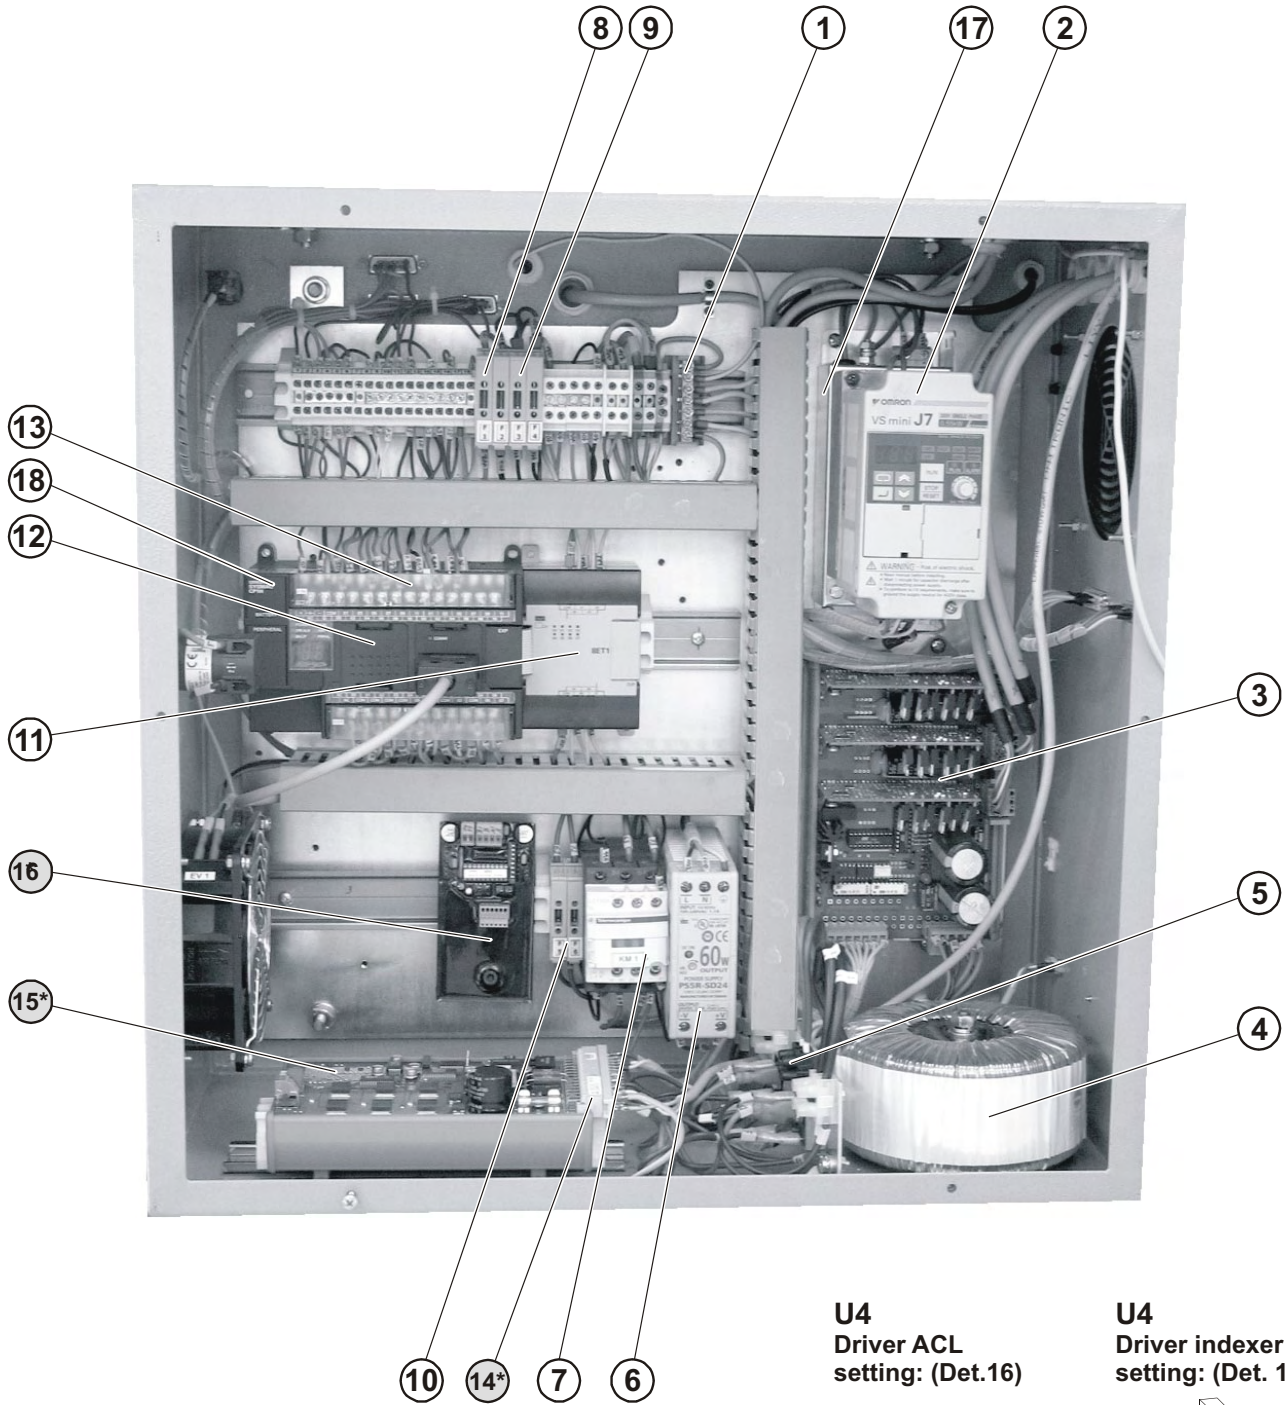

ELECTRONIC BOX - ELECTRONIC PARTS - III

* Only indexer

** Only ACL