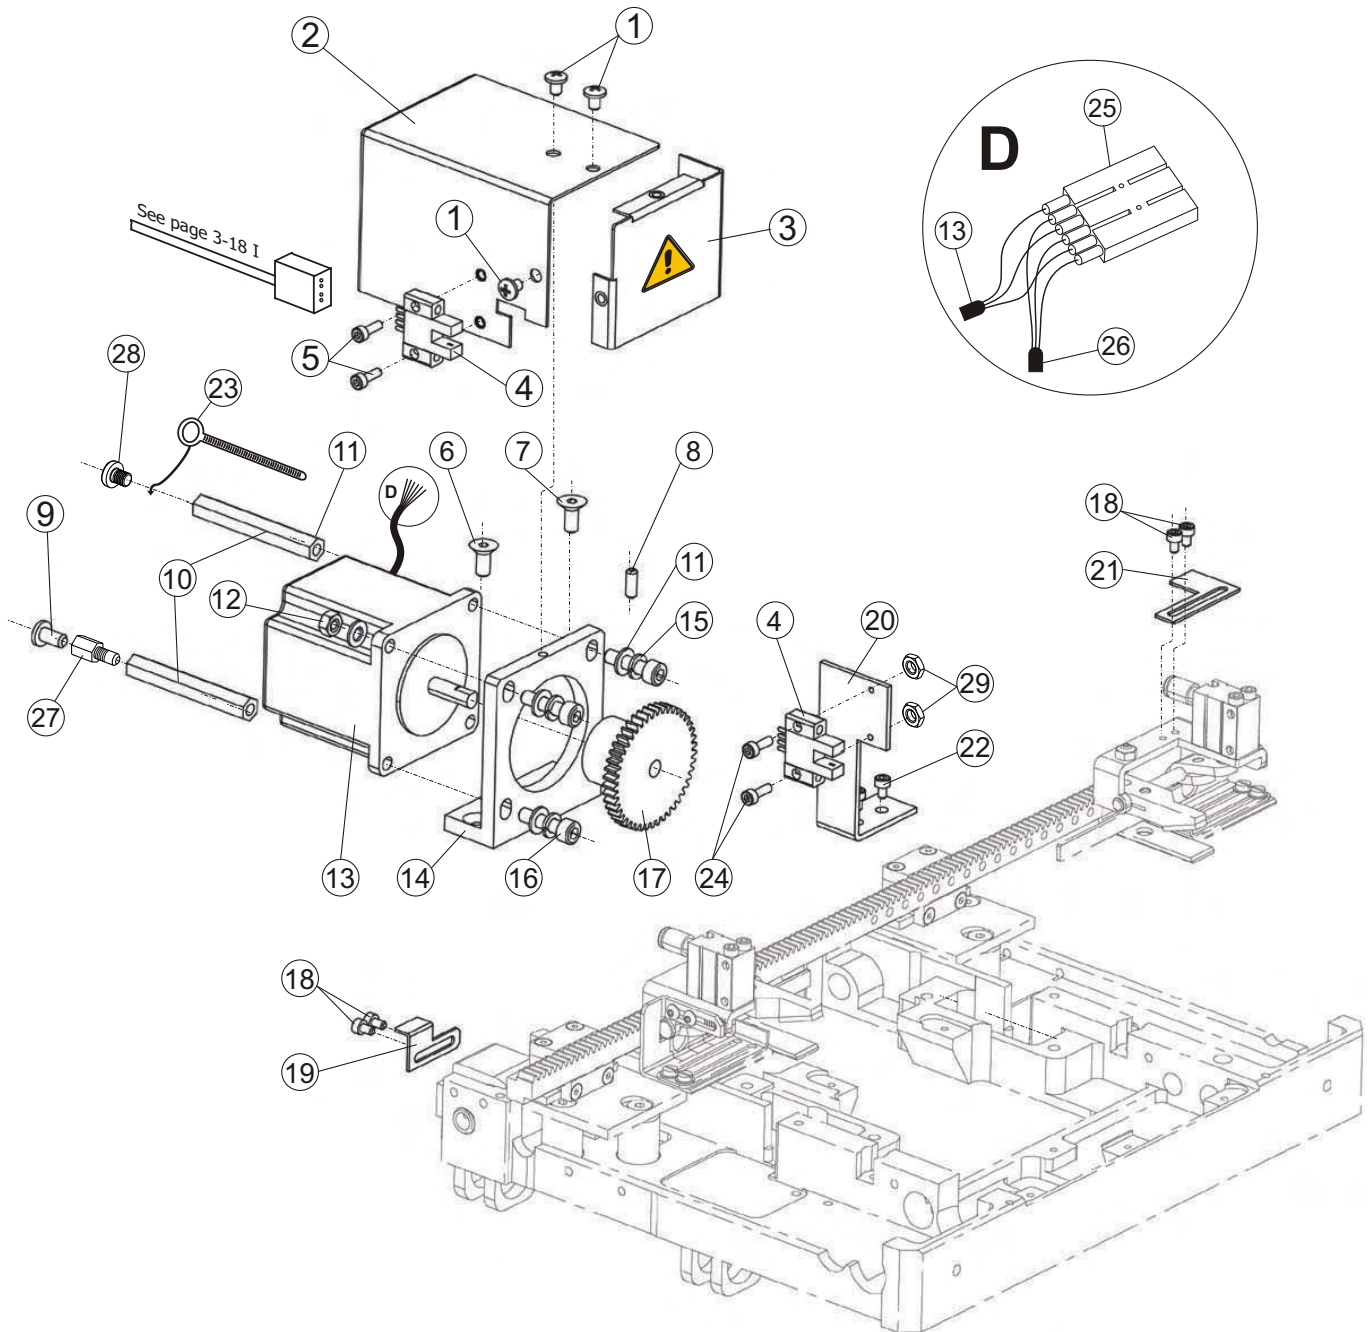

POWER

POWER

DET	PART NUMBER	DESCRIPTION	QTY.
01	08.6522.4.006	Screw	3
02	19.0005.0.027	Motor Cover	1
03	19.0005.0.019	Front Motor Cover	1
04	12.0010.4.038	Senzor	2
05	08.6000.3.010	Screw	2
06	08.6100.5.012	Screw	1
07	08.6100.5.010	Screw	1
08	08.6400.6.010	Screw	1
09	08.6032.5.006	Screw	1
10	12.0010.4.011	Spacer	2
11	08.6850.5.000	Washer	4
12	08.6700.5.000	Nut	1
13	06.1900.0.003	Motor	1
14	19.0074.0.000	Motor Holder	1
15	08.6800.5.000	LockWasher	3
16	08.6000.5.020	Screw	3
17	19.0055.4.432	Gear	1
18	08.6200.3.005	Screw	4
19	19.0081.5.413	Senzor Plate-Left	1
20	19.0082.3.462	Senzor Bracket-Right	1
21	19.0081.5.474	Senzor Plate-Right	1
22	08.6000.4.008	Screw	2
23	12.0010.4.013	Cable Binder	1
24	08.6000.3.012	Screw	2
25	12.0010.4.085	Terminal	1
26		See page 3-19 I	1
27	12.0010.4.075	Screw	1
28	08.6032.5.010	Screw	1
29	08.6710.3.000	Nut	2

* — Extra Part