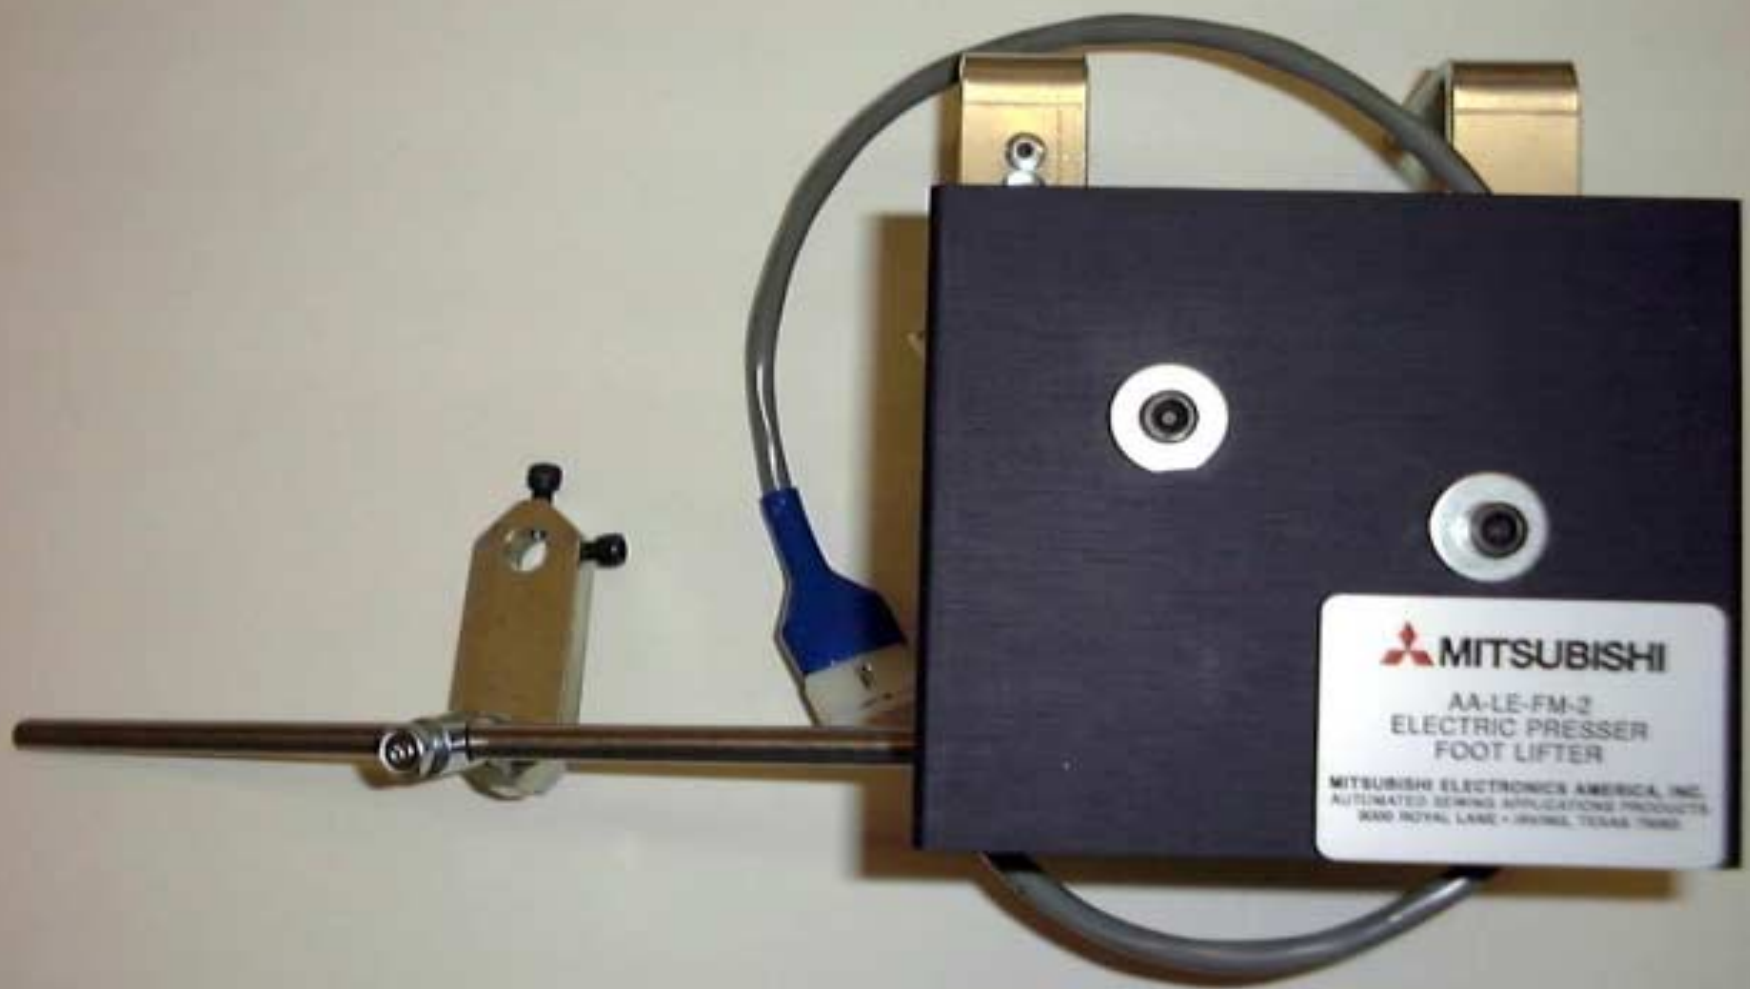

Electric Foot Lift/AA-LE-FM-2

 **MITSUBISHI**
AA-LE-FM-2
ELECTRIC PRESSER
FOOT LIFTER
MITSUBISHI ELECTRONICS AMERICA, INC.
AUTOMATED SEWING APPLICATIONS PRODUCTS
3000 ROYAL LANE • IRVING, TEXAS 75039