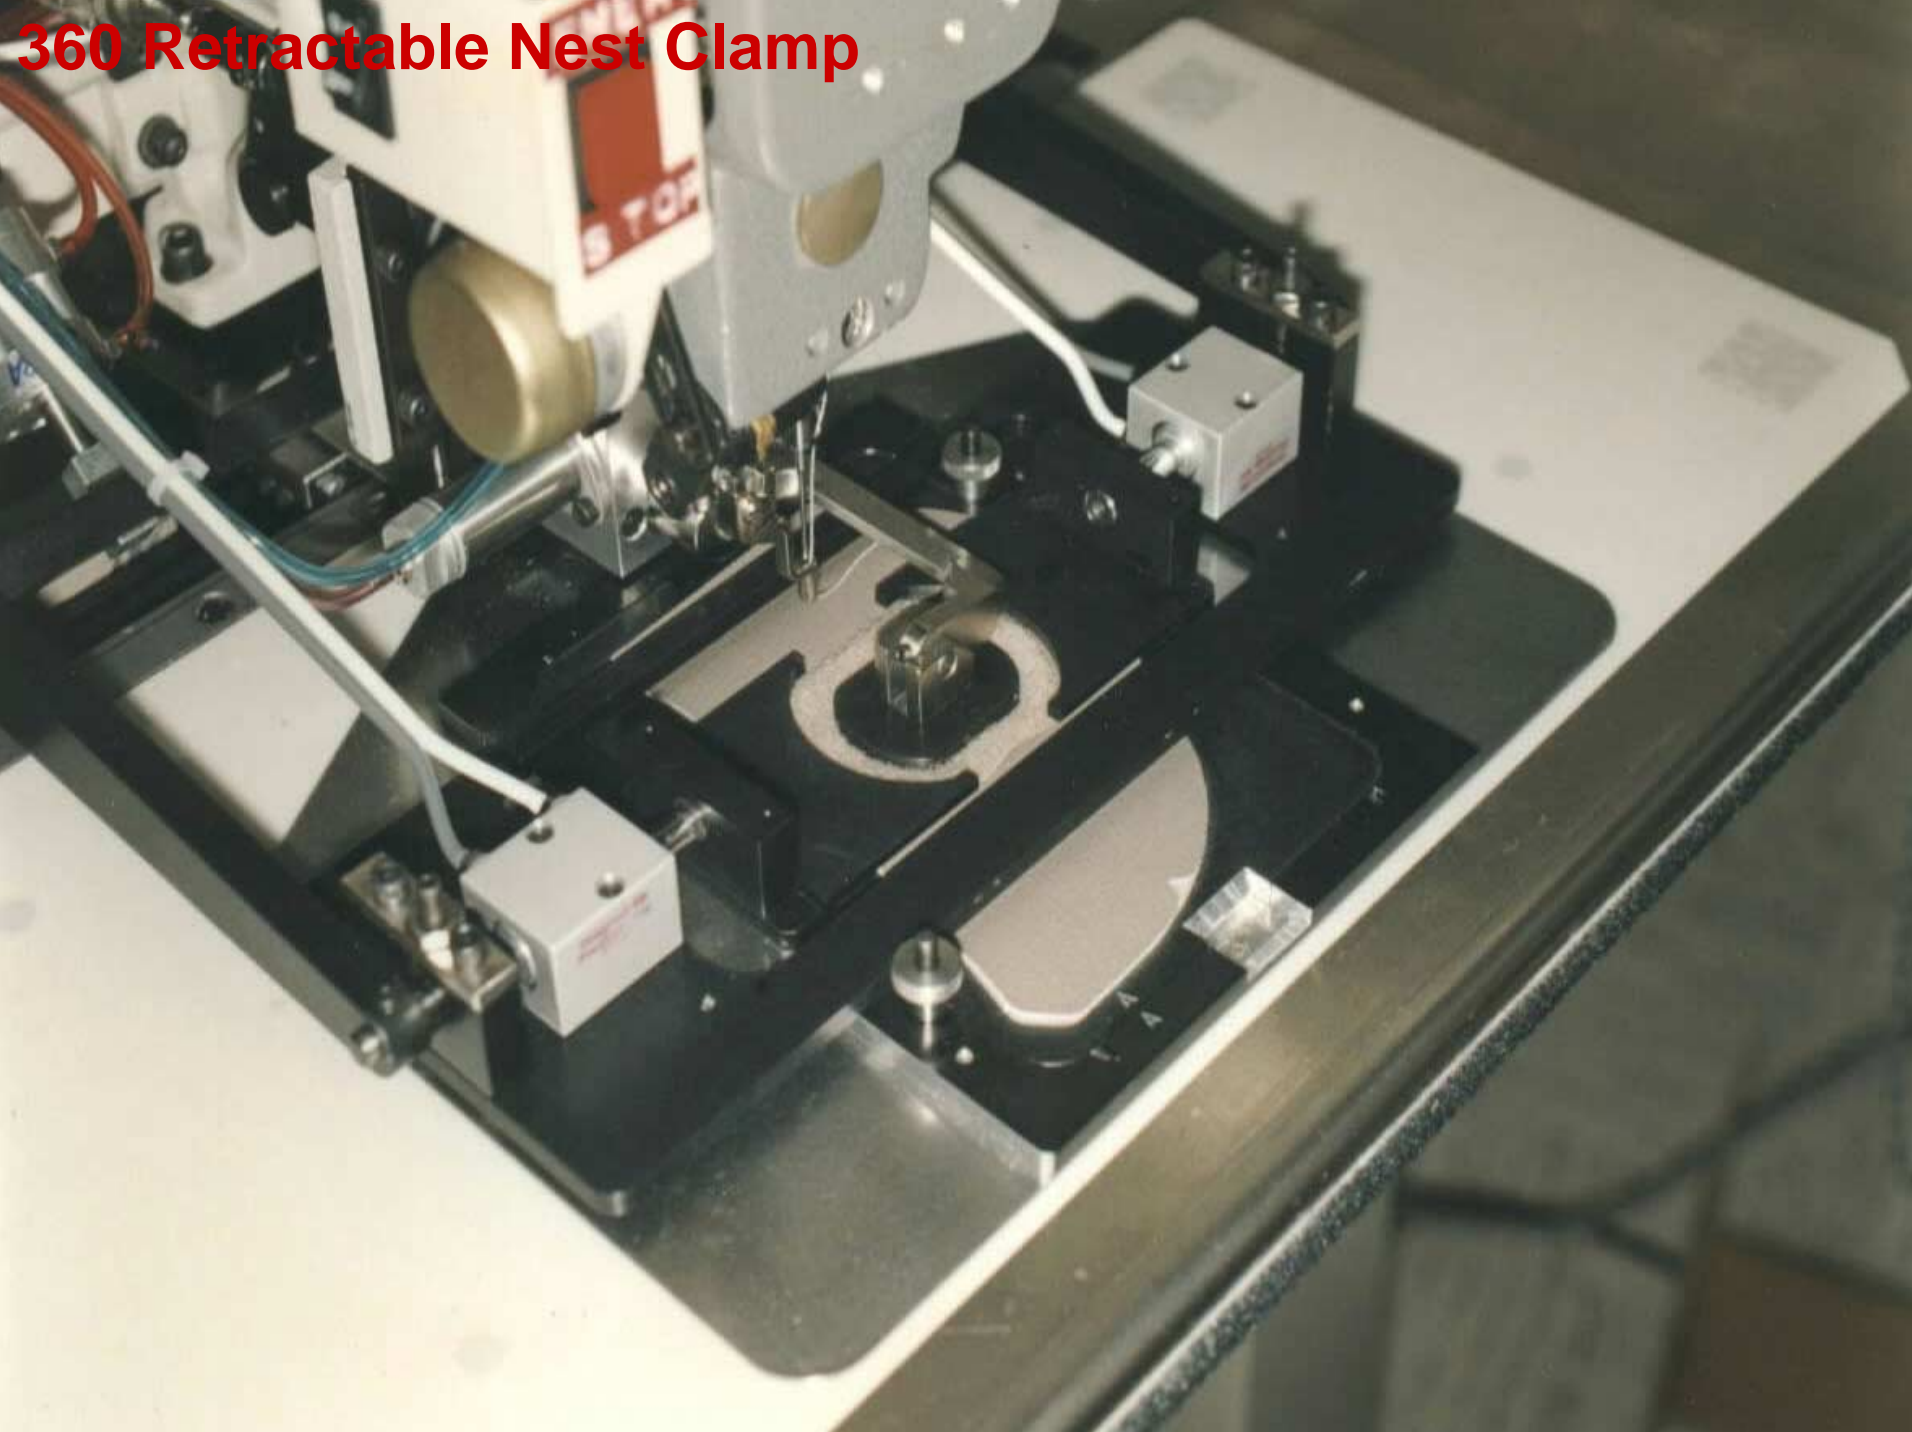

# 360 Retractable Nest Clamp