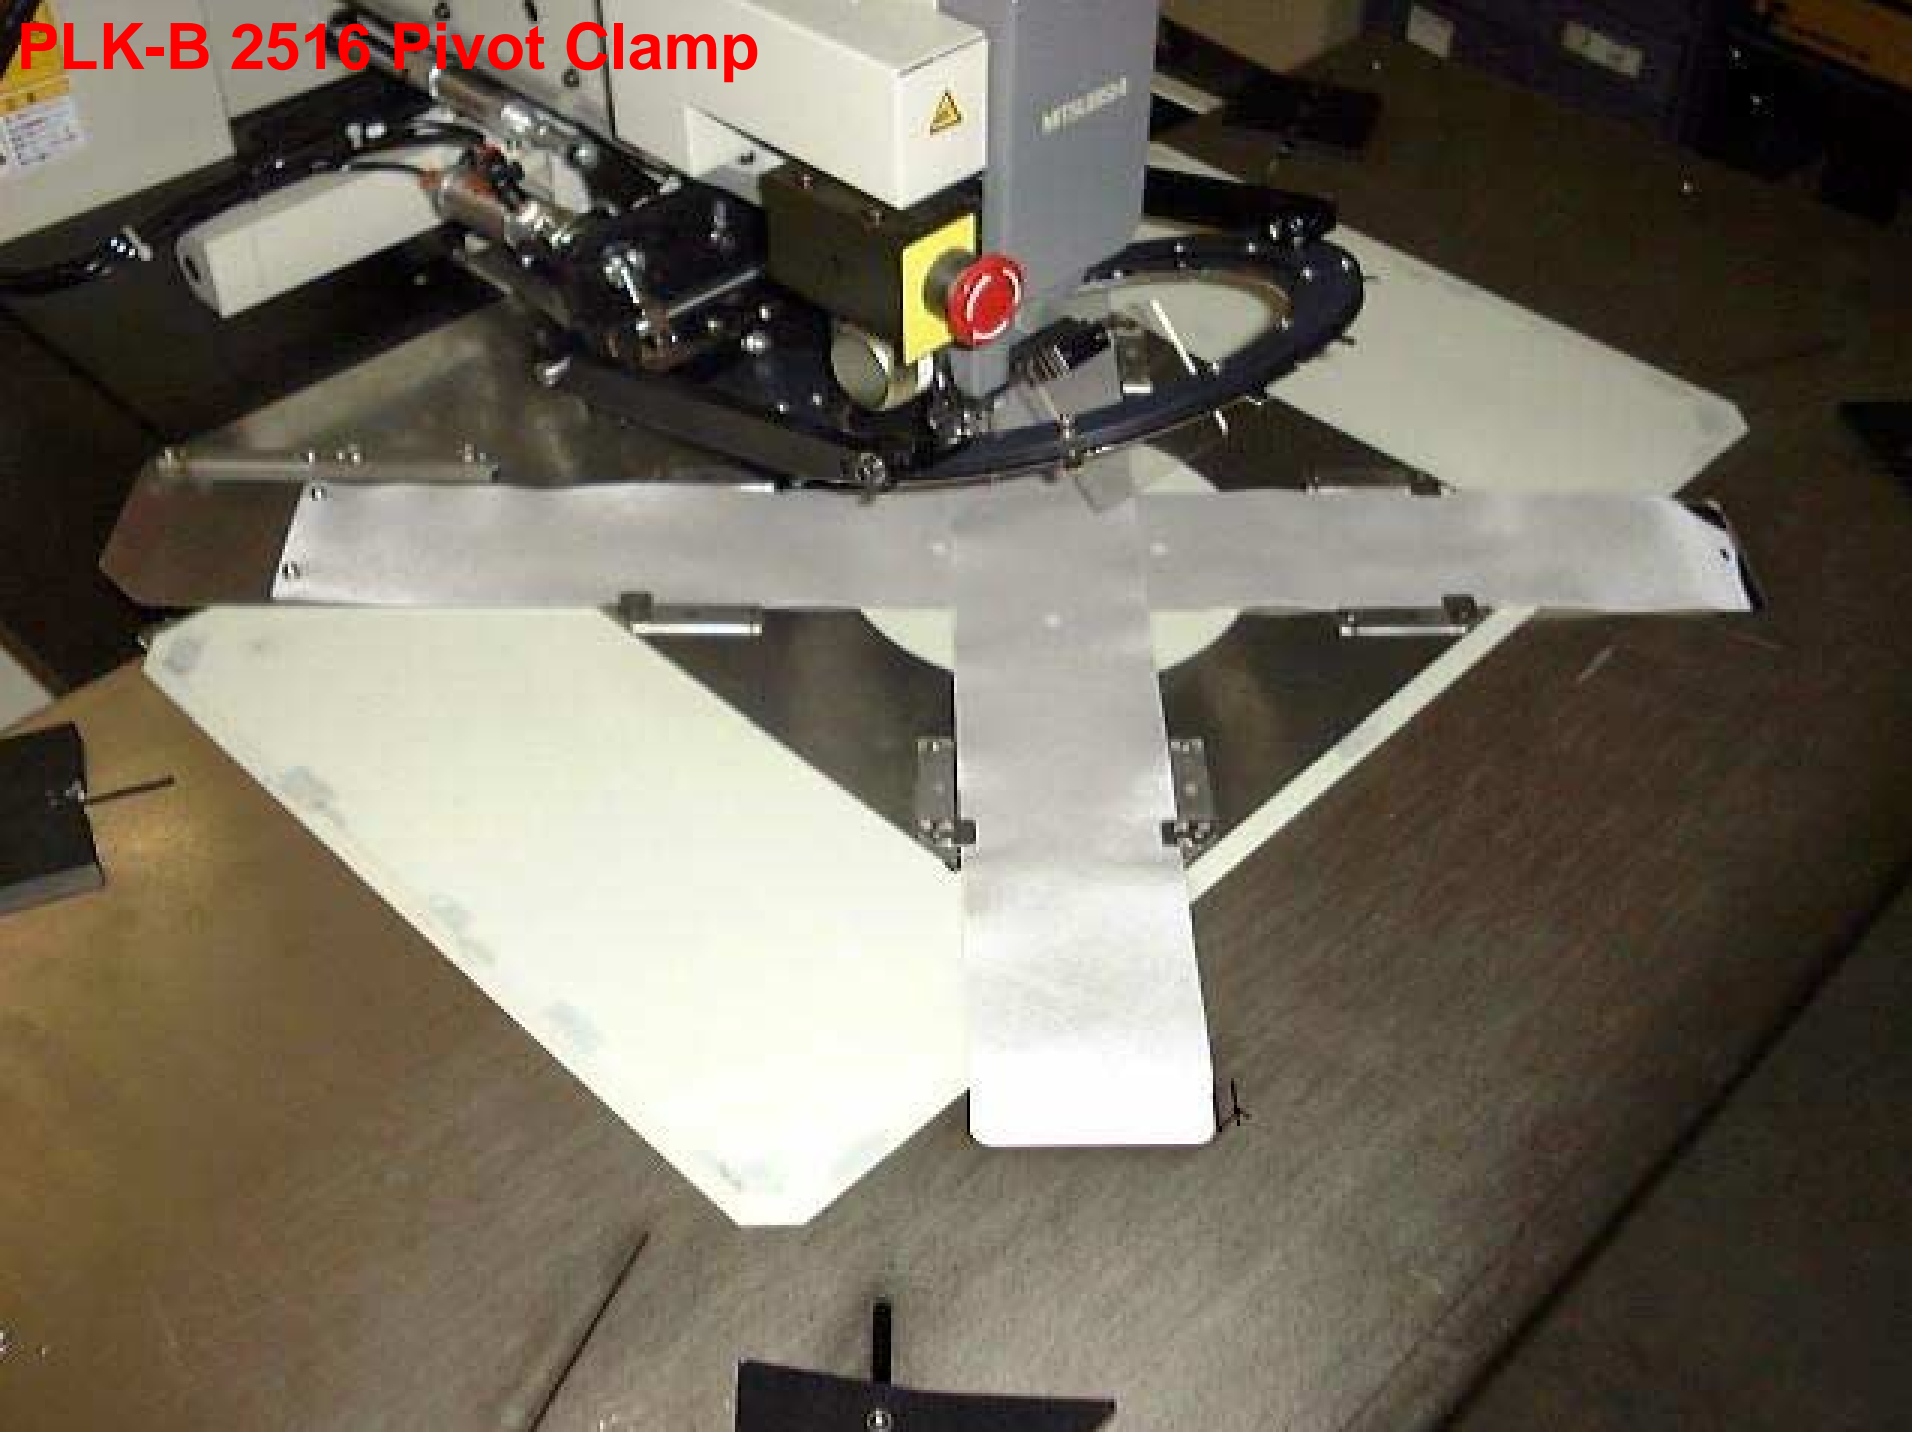

# PLK-B 2516 Cap Visor Clamp

# PLK-B 2516 Pivot Clamp

# PLK-B 2516 Top Stitching on Pocket Flap

# 360 Retractable Nest Clamp